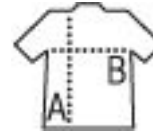

TWO-COLOURD 600D POLYESTER TRAVEL/SPORTS BAG

Quality

- Zipped double-slider opening
- Removable PE bottom
- Bottom pike-base
- Zipped front pocket
- Reinforced side carry handles
- Adjustable and removable shoulder strap

Style

SOL'S®

Size	TUN
------	-----

34 x 72 x 38 cm

PACKING		FEATURES	
 1	 20	Carton size weight :	73 x 35 x 42 cm 26 kg
			

145

241

312