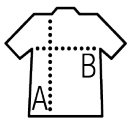

Quality

Jersey 175

100% organic cotton - in conversion

Style

Ribbed round neck
Neck tape
Long sleeves
Cuffs with heavyweight 2x1 ribbing
Cut and sewn
Comfortable cut
Side slits

Available sizes

Sizes	XS	S	M	L	XL	XXL	3XL	4XL*
A/B	67/50	70/52	72/55	74/58	76/61	78/64	80/67	82/70

Available colours

Packaging

Carton size : 61 x 40 x 29 cm

Weight per carton : 17.00 kg

Related products

SOL'S PIONEER MEN
03565

*Size available on some colours