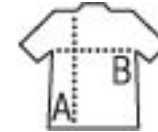

BARREL BAG

Quality

CANVAS 235 - 100% COTTON
Trendy and soft multi-purpose bag
Contrasting carrying handles
1 inside pocket and 1 front pocket

Style

SOL'S®

Size TUN

45 x 25 cm

PACKING

1

15

Carton size
weight :

43 x 29 x 16 cm
4,5 kg

FEATURES

885

886

887