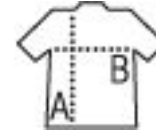

DUAL MATERIAL BACKPACK

Quality

CANVAS
70% nylon, 30% 600D polyester
100% polyester

Style

Main zip compartment with double inside pocket
Front compartment with drawstring fastening
Adjustable cotton straps
Reinforced padded back

Size

TUN

30,5 x 51 x 15 cm

PACKING

FEATURES

1

15

Carton size
weight :