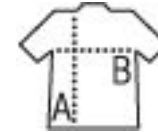

MULTI-PURPOSE HEAVY CANVAS BAG

Quality

CANVAS 420
100% cotton
2 front pockets with faux-leather insert
Contrast carry handle and adjustable shoulder strap
1 inside pocket

Style

Size	TUN
------	-----

39 x 42 cm

PACKING		FEATURES	
 5	 40	Carton size weight :	42 x 40 x 34 cm 13,7 kg
		<i>New!</i>	