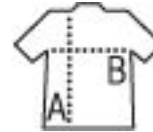

HEAVY CANVAS LARGE SHOPPING BAG

Quality

CANVAS 420
100% cotton
Large shopping bag
Inside pocket
Large handles: 3x65 cm

Style

SOL'S®

Size	TUN
------	-----

32,5 x 46 x 12,5 cm

PACKING

FEATURES

5

30

Carton size
weight :

49 x 47 x 19 cm
10,3 kg

New!

101

244