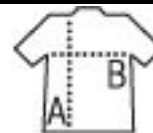

### Quality

DENIM  
8 oz  
100% cotton - 260 gsm

### Style

Raw denim  
6 panels  
Adjustable back fastening with metal buckle  
4 embroidered eyelets

Size

TUN